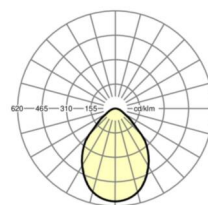

LIGHTING TECHNOLOGY

Placement	LED, Colour rendering/Light colour CRI ≥ 90 / 4000K
Colour tolerance (MacAdam)	3SDCM
Photobiological safety (Luminaire)	RG0
Nominal luminous flux	5775lm
Nominal luminous flux-emergency lighting mode	5775lm
LED service life	90000h L80/B10 (Tq 35°C), 100000h L80/B10 (Tq 25°C), 48000h L90/B10 (Tq 25°C)
Luminaire luminous efficiency	114lm/W
UGR lat./long.	17.9 / 17.8

MECHANICS

Housing colour	traffic white RAL 9016
Dimensions (LxWxDxH)	597mm x 597mm x 75mm
Ceiling system	cut-out ceilings [AD]
Weight (net)	10.9kg
Cable entry KE (X/Y)	279mm/17mm
Type of installation	Ceiling-mounted single installation, Ceiling-mounted trunking installation, Installation in clean room ceilings, Ceiling installation individual mounting

DEEP-LINK

<https://www.regiolux.de/en/article/62164016670>

Reference	LED 5800lm 940
ηLB	100 %
Φ ↓/↑	100 % / 0 %
UGR lat./long.	17.9 / 17.8
VDU	65° < 3000cd/m²

Dimensions

L	597 mm	Length
B	597 mm	Width
H	75 mm	Height
A1	536 mm	Mounting distance single mounting
X	279 mm	Distance cable infeed to the center of the luminaire on the X-axis
Y	17 mm	Distance cable infeed to the center of the luminaire on the Y-axis
