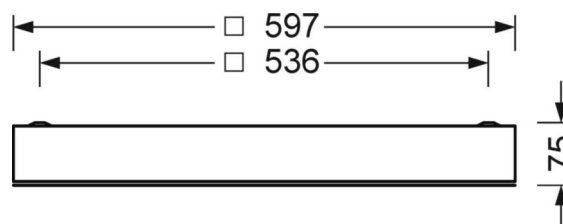

MECHANICS

Housing colour	traffic white RAL 9016
Dimensions (LxWxDxH)	597mm x 597mm x 75mm
Ceiling system	cut-out ceilings [AD]
Weight (net)	10.9kg
Cable entry KE (X/Y)	279mm/17mm
Type of installation	Ceiling-mounted single installation, Ceiling-mounted trunking installation, Installation in clean room ceilings, Ceiling installation individual mounting

DEEP-LINK

<https://www.regiolux.de/en/article/62164016670>

Reference	LED 5800lm 940
ηLB	100 %
Φ ↓/↑	100 % / 0 %
UGR lat./long.	17.9 / 17.8
VDU	65° < 3000cd/m²

Dimensions

L	597 mm	Length
B	597 mm	Width
H	75 mm	Height
A1	536 mm	Mounting distance single mounting
X	279 mm	Distance cable infeed to the center of the luminaire on the X-axis
Y	17 mm	Distance cable infeed to the center of the luminaire on the Y-axis
