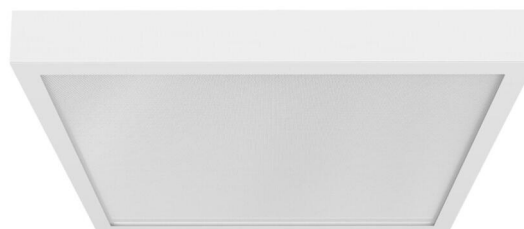

ELECTRICAL ENGINEERING

Controller	Electronic driver DALI2 (1 pcs.)
System output	51W
Mains voltage	230V/50Hz
Circuit breakers (inrush current)	15 pieces/B10, 24 pieces/B16, 24 pieces/C10, 40 pieces/C16
Energy efficiency class/light source	D

LIGHTING TECHNOLOGY

Placement	LED, Colour rendering/Light colour CRI ≥ 90 / 4000K
Colour tolerance (MacAdam)	3SDCM
Photobiological safety (Luminaire)	RG0
Nominal luminous flux	5775lm
Nominal luminous flux-emergency lighting mode	5775lm
LED service life	90000h L80/B10 (Tq 35°C), 100000h L80/B10 (Tq 25°C), 48000h L90/B10 (Tq 25°C)
Luminaire luminous efficiency	114lm/W
UGR lat./long.	17.9 / 17.8

MECHANICS

Housing colour	traffic white RAL 9016
Dimensions (LxWxDxH)	597mm x 597mm x 75mm
Ceiling system	cut-out ceilings [AD]
Weight (net)	10.9kg
Cable entry KE (X/Y)	279mm/17mm
Type of installation	Ceiling-mounted single installation, Ceiling-mounted trunking installation, Installation in clean room ceilings, Ceiling installation individual mounting

DEEP-LINK

<https://www.regiolux.de/en/article/62164016670>